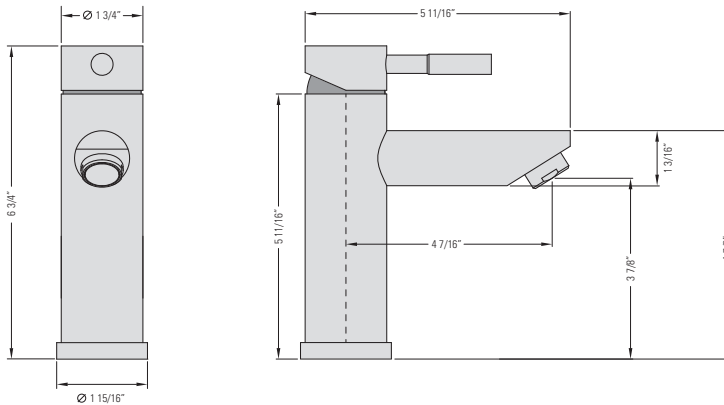

CHROME
GBF829B

BRUSHED NICKEL
GBF829B-BN

COOPER II

VANITY FAUCET WITH CAST SPOUT

Robinet de vanité
avec bec en fonte

DIMENSIONS

Overall Size: 5 11/16" x 1 15/16" x 6 3/4" Taille globale: 5 11/16" x 1 15/16" x 6 3/4"
Weight: 2.2lbs Poids: 2.2lbs

FEATURES

Intuitive single-handle lever
Cast nickel spout
Rust-proof internals
Ceramic cartridge
Includes pop-up strainer

FLOW

4.5 L/min (1.2 gal/min) at 60psi
Direct Flow

FINISHES

Chrome
Brushed Nickel

INSTALLATION

Counter Gasket
Lock Clamp and Nut
Ø1 3/8" Hole Required

WARRANTY

PEARL® Faucet Limited Lifetime
Warranty (See website for details)
5 year commercial

STANDARDS

IAPMO (cUPC)
CSA B125
ASME A112.18.1
ADA for lever handle

FONCTIONNALITÉS

Levier intuitif à une poignée
Bec en nickel coulé
Internes anti-rouille
Cartouches en céramique
Crépine inclus

COURANT

4.5 L/min (1.2 gal/min) à 60psi
Flux direct

FINITIONS

Chrome
Nickel Brossé