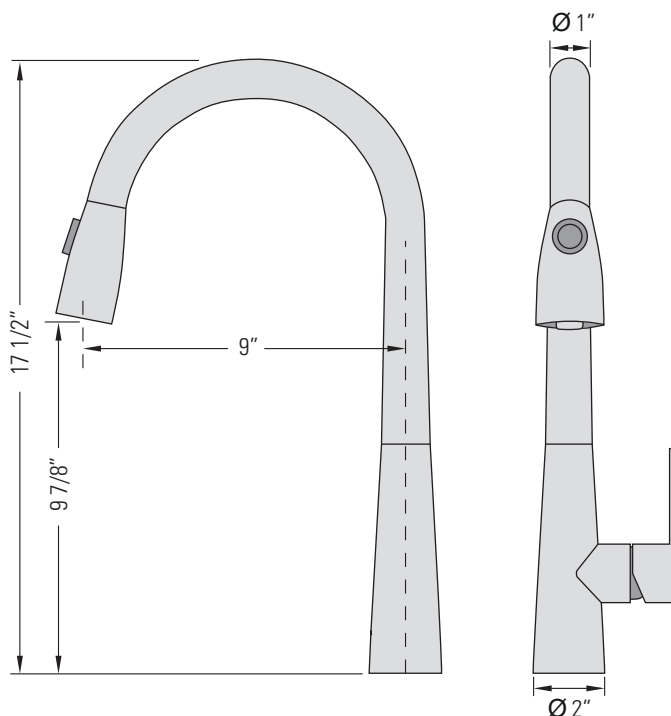

### DIMENSIONS

Overall Size: 9" x 2" x 17 1/2"  
Weight: 6lbs

Taille globale: 9" x 2" x 17 1/2"  
Poids: 6lbs

### INSTALLATION

Counter Gasket  
Lock Clamp and Nut  
Ø1 3/8" to Ø1 1/2" Hole Required  
Counter weight

### INSTALLATION

Joint De Comptoir  
Serrure Pince et Écrou  
Trou de Ø1 3/8" à Ø1 1/2" requis  
Contrepoids