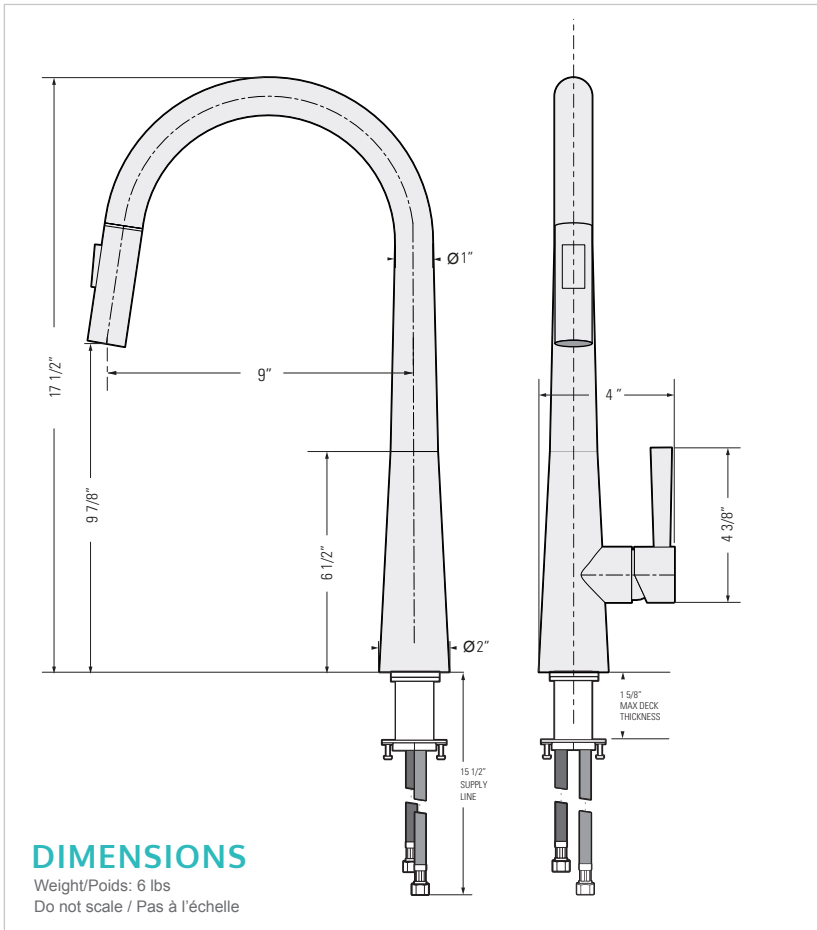

### FEATURES

Intuitive single-handle lever  
Flexible pull-out spout  
Integrated dual variable spray  
Swivel deck design  
Rust-proof internals  
Ceramic cartridge

### INSTALLATION

Counter Gasket  
Lock Clamp and Nut  
Ø1 3/8" to Ø1 1/2" Hole Required  
Counter weight

### INSTALLATION

Joint de comptoir  
Serrure de serrage et écrou  
Trou de Ø1 3/8" à Ø1 1/2"  
réquisse  
Contrepoids