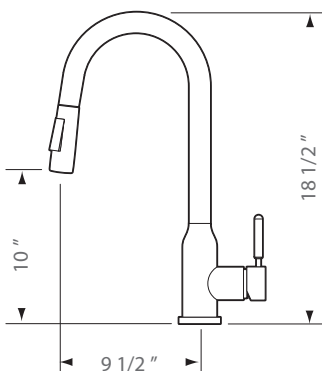

JACKSON

Model No. GBF849-SS

DESCRIPTION

Kitchen Faucet with Pullout Sprayer

DIMENSIONS

Weight: 6 lbs

FINISHES

Satin Stainless Steel Finish

FEATURES

Intuitive Single-handle Lever
Flexible Pull-out Sprayer
Integrated Variable Spray
Swivel Deck Design
Direct Flow
7 L/min @ 60psi

INSTALLATION

Counter Gasket
Lock Clamp and Nut
1 1/2 " Hole Required