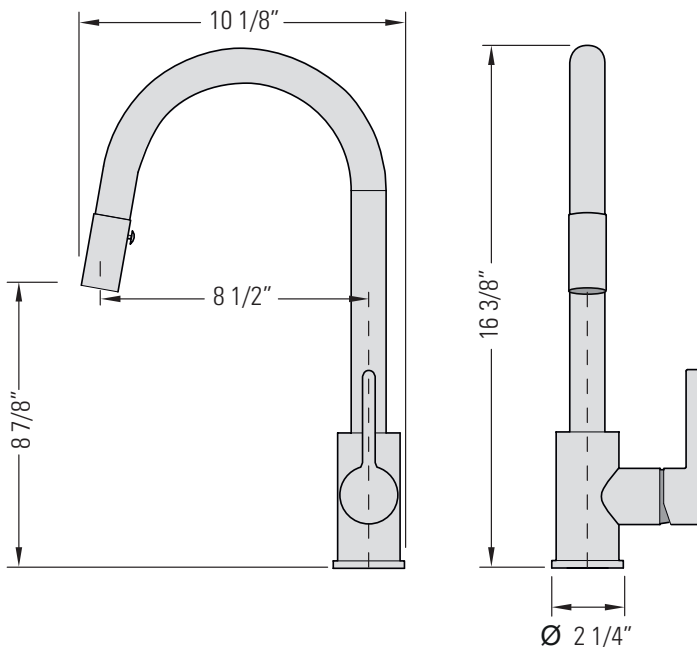

### DIMENSIONS

Overall Size: 10 1/8" x 2 1/4" x 16 3/8"    Taille globale: 10 1/8" x 2 1/4" x 16 3/8"  
Weight: 3.6lbs    Poids: 3.6lbs

### INSTALLATION

Counter Gasket  
Lock Clamp and Nut  
Ø1 3/8" to Ø1 1/2" Hole Required  
Counter weight

### INSTALLATION

Joint De Comptoir  
Serrure Pince et Écrou  
Trou de Ø1 3/8" à Ø1 1/2" requis  
Contrepois