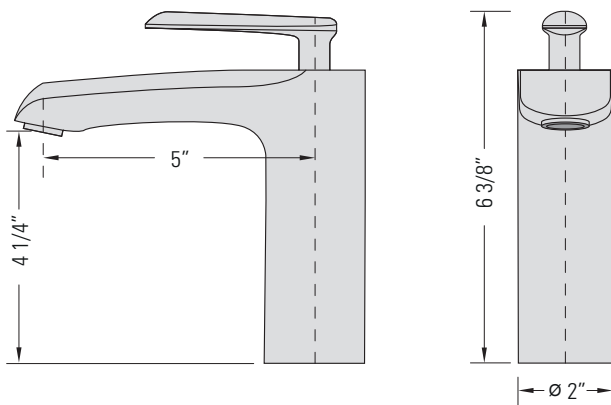

## VANITY FAUCET WITH CAST SPOUT

Robinet de vanité  
avec bec en fonte

### DIMENSIONS

Overall Size: 5" x 2" x 6 3/8"  
Weight: 3.5lbs

Taille globale: 5" x 2" x 6 3/8"  
Poids: 3.5lbs