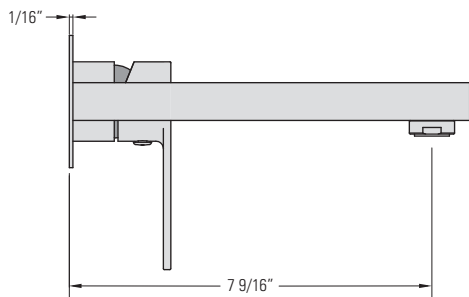

### DIMENSIONS

Overall Size: 7 9/16" x 4 7/8"  
Weight: 2.2lbs

Taille globale: 7 9/16" x 4 7/8"  
Poids: 2.2lbs