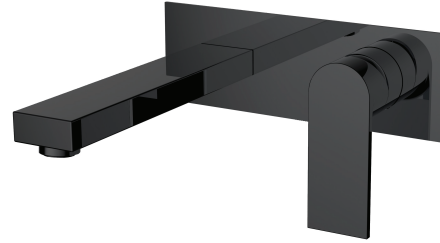

**CHROME**  
GBF838

**MATTE BLACK**  
GBF838-MB

## VANITY FAUCET WITH CAST SPOUT

Robinet de vanité  
avec bec en fonte

### DIMENSIONS

Overall Size: 7 9/16" x 4 7/8"  
Weight: 2.2lbs

Taille globale: 7 9/16" x 4 7/8"  
Poids: 2.2lbs

### FEATURES

Intuitive single-handle lever  
Cast nickel spout  
Rust-proof internals  
Ceramic cartridge  
Includes pop-up strainer