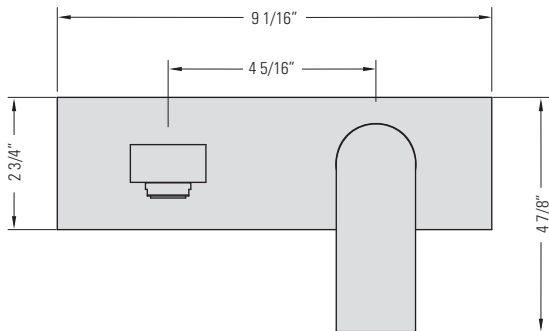

### DIMENSIONS

Overall Size: 7 9/16" x 4 7/8"  
Weight: 2.2lbs

Taille globale: 7 9/16" x 4 7/8"  
Poids: 2.2lbs