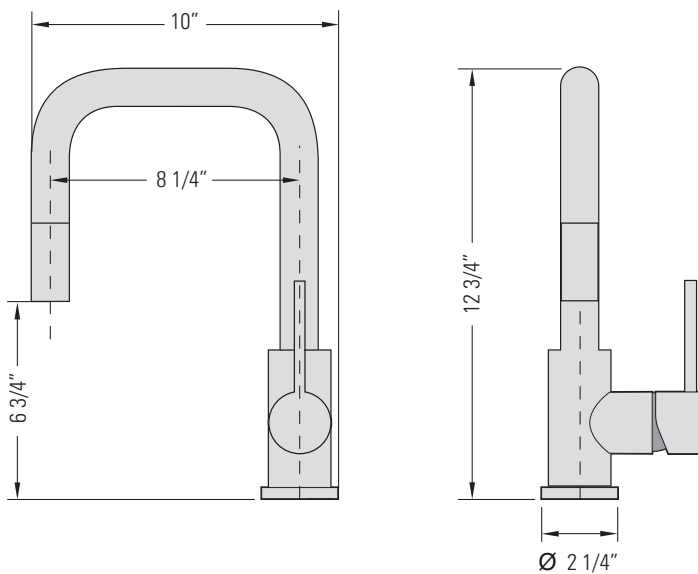

### DIMENSIONS

Overall Size: 10" x 2 1/4" x 12 3/4"  
Weight: 5lbs

Taille globale: 10" x 2 1/4" x 12 3/4"  
Poids: 5lbs

### INSTALLATION

Counter Gasket  
Lock Clamp and Nut  
Ø1 3/8" to Ø1 1/2" Hole Required  
Counter weight

### INSTALLATION

Joint De Comptoir  
Serrure Pince et Écrou  
Trou de Ø1 3/8" à Ø1 1/2" requis  
Contrepois