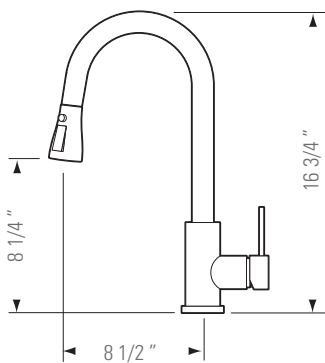

SASHA

SKU: GBF847-SS

DESCRIPTION

Kitchen Faucet with Pullout Sprayer

DIMENSIONS

Weight: 6 lbs

FINISHES

Satin Stainless Steel Finish

FEATURES

- Intuitive Single-handle Lever
- Flexible Pull-out Sprayer
- Integrated Variable Spray
- Swivel Deck Design
- Direct Flow
- 7 L/min @ 60psi

INSTALLATION

- Counter Gasket
- Lock Clamp and Nut
- 1 1/2" Hole Required