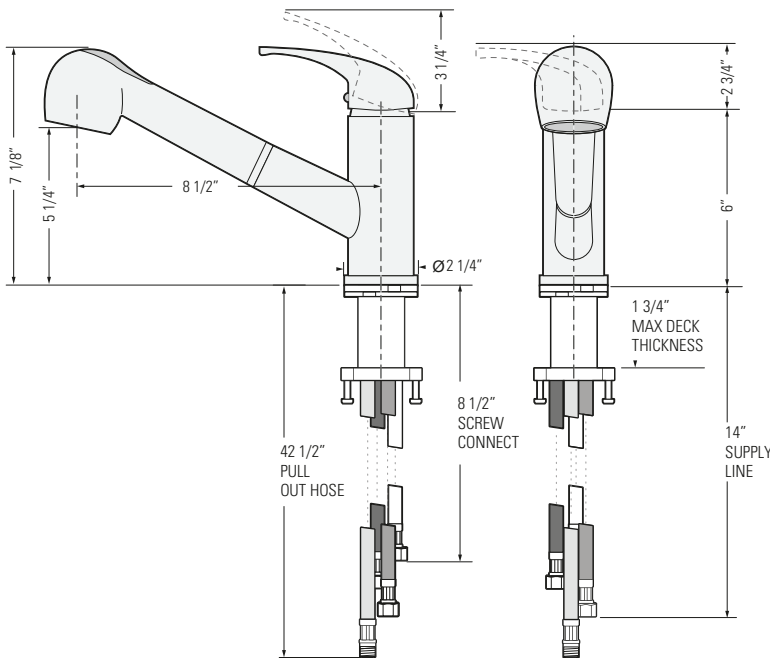

CHROME
GBF116L2
CHROME

BRUSHED NICKEL
GBF116L-BN
NICKEL BROSSÉ

SKYLINE

KITCHEN FAUCET WITH PULL-OUT VARIABLE SPRAY

Robinet De Cuisine Avec
Jet Variable Extractible

DIMENSIONS

Weight/Poids: 3.2 lbs
Do not scale / Pas à l'échelle

FEATURES

- Intuitive single-handle lever
- Flexible pull-out spout
- Integrated dual variable spray
- Swivel deck design
- Rust-proof internals
- Ceramic cartridge

FLOW

8.3 L/min (2.2 gal/min) at 60psi
Direct Flow

INSTALLATION

- Counter Gasket
- Lock Clamp and Nut
- Ø1 3/8" to Ø1 1/2" Hole Required
- Counter weight

WARRANTY

PEARL® Faucet Limited Lifetime
Warranty (See website for details)
5 year commercial

STANDARDS

COURANT

8.3 L/min (2.2 gal/min) à 60psi
Flux direct

INSTALLATION

- Joint de comptoir
- Serrure de serrage et écrou
- Trou de Ø1 3/8" à Ø1 1/2" réquisse
- Contrepoids

GARANTIE

PEARL® Faucet Limited Lifetime
Warranty (Visite le site web pour
plus de détails)
5 ans commercial