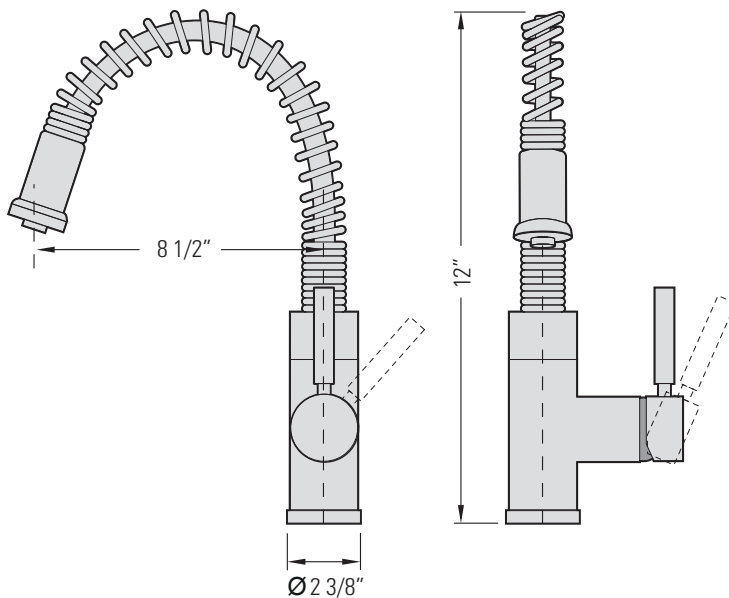

### DIMENSIONS

Overall Size: 8 1/2" x 2 3/8" x 12"  
Weight: 5.4lbs

Taille globale: 8 1/2" x 2 3/8" x 12"  
Poids: 5.4lbs

### INSTALLATION

Counter Gasket  
Lock Clamp and Nut  
Ø1 3/8" to Ø1 1/2" Hole Required  
Pearl® Quick Connect  
Counter Weight

### INSTALLATION

Joint De Comptoir  
Serrure Pince et Écrou  
Trou de Ø1 3/8" à Ø1 1/2" requis  
Connexion rapide Pearl®  
Contre-poids