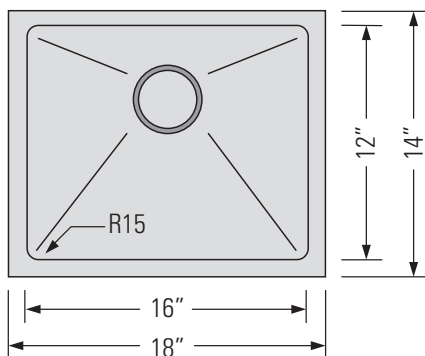

### DIMENSIONS

Overall Size: 18" x 14" x 9"  
Weight: 7lbs  
Minimum Cabinet Width: 19 1/2"

Taille globale: 18" x 14" x 9"  
Poids: 7lbs  
Largeur minimale de l'armoire: 19 1/2"