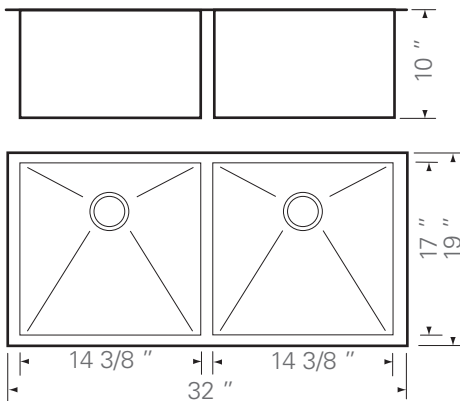

HANA - E

Model No. GBD3219A

DESCRIPTION

Stainless Steel Undermount
Double Equal Bowl Square Kitchen Sink

DIMENSIONS

Overall Size: 32 " x 19 " x 10 "
Weight: 28 lbs
Minimum Cabinet Width: 33 1/2 "

FEATURES

18 Gauge T304 Stainless Steel
StoneGuard Undercoat
Sound Dampening Rubber Padding
3 1/2" Drain Opening