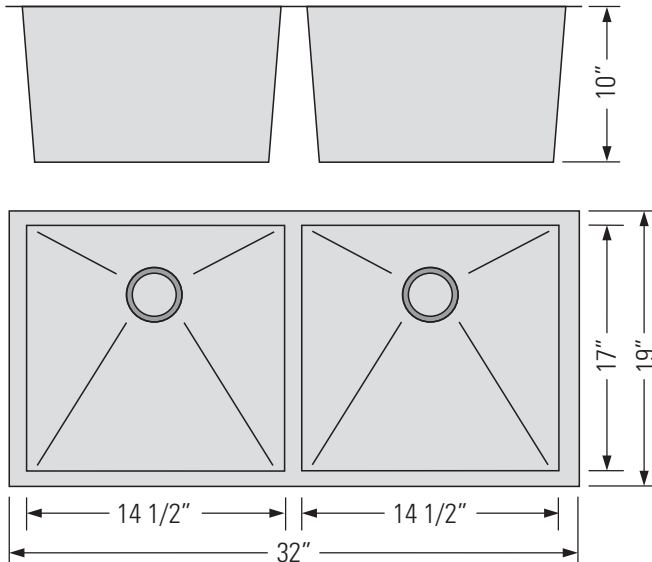

SATIN FINISH
GGD3219A

HANA-E-GEO

DOUBLE EQUAL BOWL STAINLESS STEEL KITCHEN SINK

Évier de cuisine en acier inoxydable à double cuvette égale

DIMENSIONS

Overall Size: 32" x 19" x 10"
Weight: 26lbs
Minimum Cabinet Width: 33 1/2"

Taille globale: 32" x 19" x 10"
Poids: 26lbs
Largeur minimale de l'armoire: 33 1/2"

FEATURES

18 Gauge T304 Stainless Steel
StoneGuard Undercoat
Sound Dampening Rubber Padding
3 1/2" Drain Opening

FINISHES