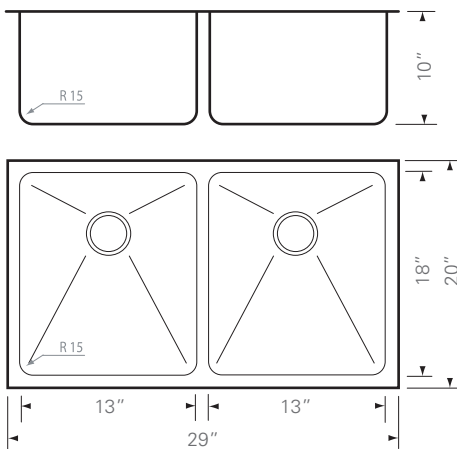

HANA - EXR

Model No. GBDRR2920A

DESCRIPTION

Stainless Steel Undermount
Double Equal Bowl Square Kitchen Sink
with 15mm Radius Corners

DIMENSIONS

Overall Size: 29 " x 20 " x 10 "
Weight: 28 lbs
Minimum Cabinet Width: 30 1/2 "

FEATURES

18 Gauge T304 Stainless Steel
StoneGuard Undercoat
Sound Dampening Rubber Padding
3 1/2" Drain Opening

FINISHES

Satin Finish

INSTALLATION

Undercounter Installation
CAD DWG File Available
Stainless Steel Strainer Included (x2)