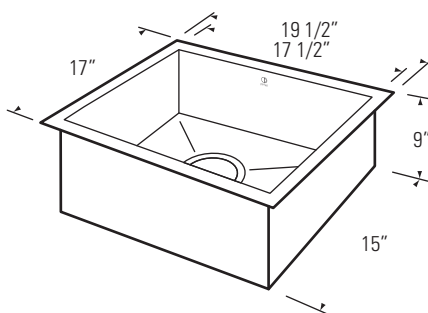

HANA - F

Model No. GBS1917

DESCRIPTION

Stainless Steel Undermount
Single Bowl Square Kitchen/Bar Sink

DIMENSIONS

Overall Size: 19 1/2 " x 17 " x 9 "
Weight: 7 lbs
Minimum Cabinet Width: 21 "

FEATURES

18 Gauge T304 Stainless Steel
StoneGuard Undercoat
Sound Dampening Rubber Padding
3 1/2" Drain Opening