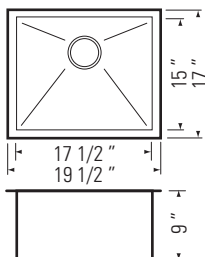

HANA - F

Model No. GBS1917

DESCRIPTION

Stainless Steel Undermount
Single Bowl Square Kitchen/Bar Sink

DIMENSIONS

Overall Size: 19 1/2 " x 17 " x 9 "
Weight: 7 lbs
Minimum Cabinet Width: 21 "

FEATURES

18 Gauge T304 Stainless Steel
StoneGuard Undercoat
Sound Dampening Rubber Padding
3 1/2" Drain Opening