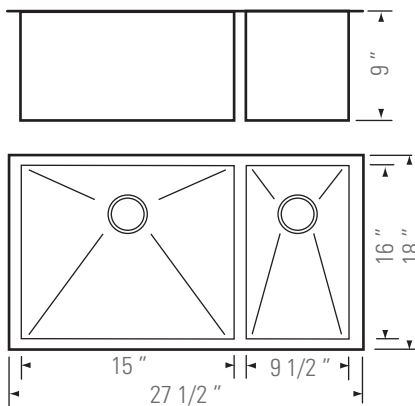

HANA - KL

Model No. GBD2718L

DESCRIPTION

Stainless Steel Undermount
Double Offset Bowl Square Kitchen Sink

DIMENSIONS

Overall Size: 27 1/2" x 18" x 9"
Weight: 28 lbs
Minimum Cabinet Width: 29"

FEATURES

18 Gauge T304 Stainless Steel
StoneGuard Undercoat
Sound Dampening Rubber Padding
3 1/2" Drain Opening