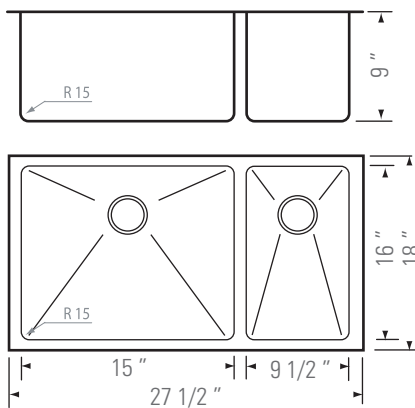

HANA - KLR

Model No. GBDRR2718L

DESCRIPTION

Stainless Steel Undermount
Double Offset Bowl Square Kitchen Sink

DIMENSIONS

Overall Size: 27 1/2" x 18" x 9"
Weight: 28 lbs
Minimum Cabinet Width: 29"

FEATURES

18 Gauge T304 Stainless Steel
StoneGuard Undercoat
Sound Dampening Rubber Padding
3 1/2" Drain Opening