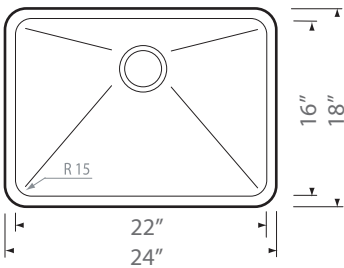

HANA - MR

Model No. GBSRR2418

DESCRIPTION

Stainless Steel Undermount
Single Bowl Square Kitchen Sink

DIMENSIONS

Overall Size: 24 " x 18 " x 9 "
Weight: 20 lbs
Minimum Cabinet Width: 25 1/2 "

FEATURES

18 Gauge T304 Stainless Steel
StoneGuard Undercoat
Sound Dampening Rubber Padding
3 1/2" Drain Opening