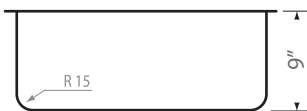

HANA - MR

Model No. GBSRR2418

DESCRIPTION

Stainless Steel Undermount
Single Bowl Square Kitchen Sink

DIMENSIONS

Overall Size: 24 " x 18 " x 9 "
Weight: 20 lbs
Minimum Cabinet Width: 25 1/2 "

FEATURES

18 Gauge T304 Stainless Steel
StoneGuard Undercoat
Sound Dampening Rubber Padding
3 1/2" Drain Opening