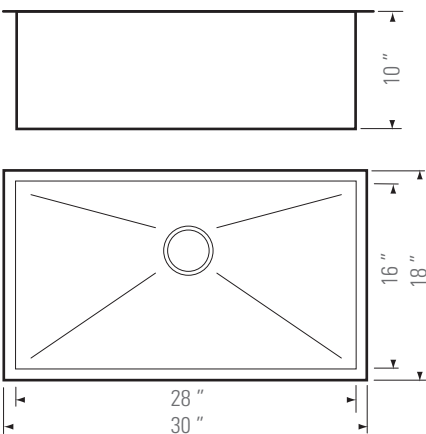

HANA - PD

Model No. GBS3018C

DESCRIPTION

Stainless Steel Undermount
Single Bowl Square Kitchen Sink

DIMENSIONS

Overall Size: 30" x 18" x 10"
Weight: 20 lbs
Minimum Cabinet Width: 31 1/2"

FEATURES

18 Gauge T304 Stainless Steel
StoneGuard Undercoat
Sound Dampening Rubber Padding
3 1/2" Drain Opening