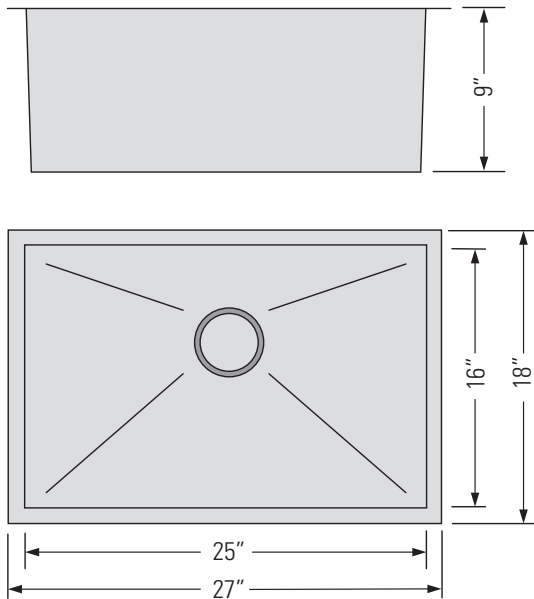

### DIMENSIONS

Overall Size: 27" x 18" x 9"  
Weight: 16lbs  
Minimum Cabinet Width: 28 1/2"

Taille globale: 27" x 18" x 9"  
Poids: 16lbs  
Largeur minimale de l'armoire: 28 1/2"