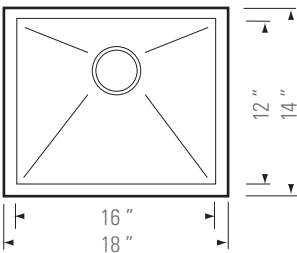

HANA - T

Model No. GBS1814

DESCRIPTION

Stainless Steel Undermount
Single Bowl Square Kitchen/Bar Sink

DIMENSIONS

Overall Size: 18 " x 14 " x 9 "
Weight: 13 lbs
Minimum Cabinet Width: 19 1/2 "

FEATURES

18 Gauge T304 Stainless Steel
StoneGuard Undercoat
Sound Dampening Rubber Padding
3 1/2" Drain Opening