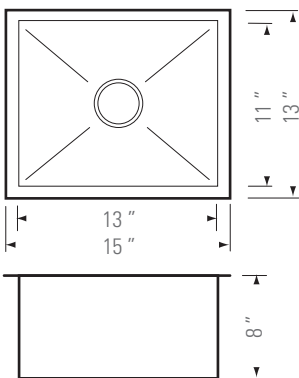

HANA - TM

Model No. GBS1513

DESCRIPTION

Stainless Steel Undermount
Single Bowl Square Kitchen/Bar Sink

DIMENSIONS

Overall Size: 15" x 13" x 8"
Weight: 7 lbs
Minimum Cabinet Width: 16 1/2"

FEATURES

18 Gauge T304 Stainless Steel
StoneGuard Undercoat
Sound Dampening Rubber Padding
3 1/2" Drain Opening

FINISHES

Satin Finish

INSTALLATION

Undercounter Installation
CAD DWG File Available
Stainless Steel Strainer Included (x1)

ACCESSORIES

Stainless Steel Strainers
Stainless Steel Basket Strainers