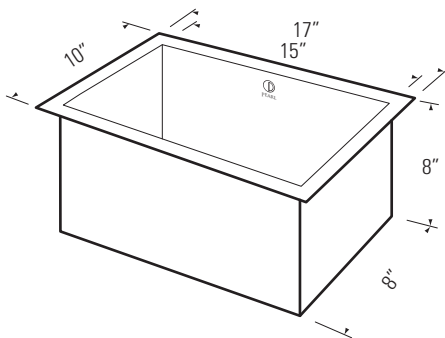

HANA - TZ

Model No. GBS1710

DESCRIPTION

Stainless Steel Undermount
Single Bowl Square Kitchen/Bar Sink

DIMENSIONS

Overall Size: 17 " x 10 " x 8 "
Weight: 7 lbs
Minimum Cabinet Width: 18 1/2 "

FEATURES

18 Gauge T304 Stainless Steel
StoneGuard Undercoat
Sound Dampening Rubber Padding
3 1/2" Drain Opening