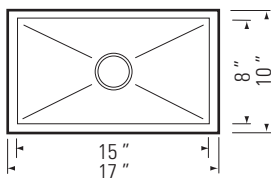

HANA - TZ

Model No. GBS1710

DESCRIPTION

Stainless Steel Undermount
Single Bowl Square Kitchen/Bar Sink

DIMENSIONS

Overall Size: 17 " x 10 " x 8 "
Weight: 7 lbs
Minimum Cabinet Width: 18 1/2 "

FEATURES

18 Gauge T304 Stainless Steel
StoneGuard Undercoat
Sound Dampening Rubber Padding
3 1/2" Drain Opening