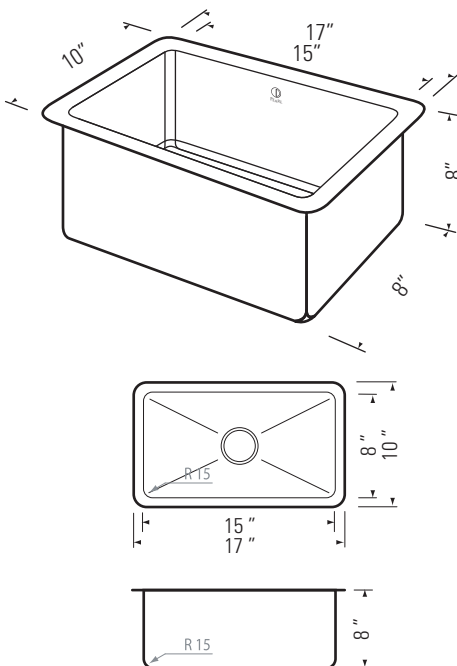

HANA - TZR

Model No. GBSRR1710

DESCRIPTION

Stainless Steel Undermount
Single Bowl Square Kitchen/Bar Sink

DIMENSIONS

Overall Size: 17" x 10" x 8"
Weight: 7 lbs
Minimum Cabinet Width: 18 1/2"
Corner Radius: 15mm

FEATURES

18 Gauge T304 Stainless Steel
StoneGuard Undercoat
Sound Dampening Rubber Padding
3 1/2" Drain Opening

FINISHES

Satin Finish

INSTALLATION

Undercounter Installation
CAD DWG File Available
Stainless Steel Strainer Included (x1)