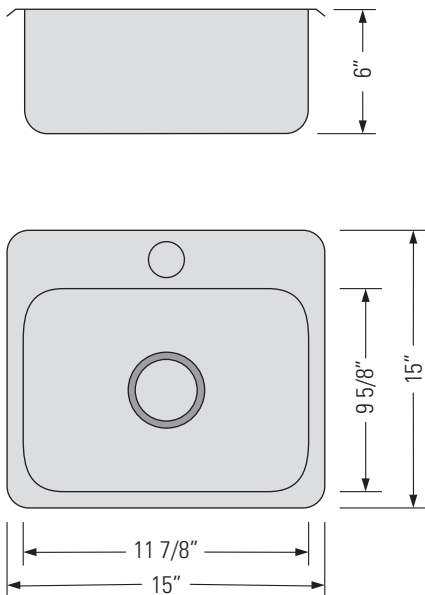

STAINLESS STEEL
GBS115T-1

IONA-T

TOP MOUNT SINGLE BOWL KITCHEN SINK

Évier de cuisine à un bac à montage sur le dessus

DIMENSIONS

Overall Size: 15" x 15" x 6"
Weight: 9lbs
Minimum Cabinet Width: 16 1/2"

Taille globale: 15" x 15" x 6"
Poids: 9lbs
Largeur minimale de l'armoire: 16 1/2"

FEATURES

22 Gauge T304 Stainless Steel
StoneGuard Undercoat
Sound Dampening Rubber
Padding
3 1/2" Drain Opening

FINISHES

Satin Finish

INSTALLATION

Top mount Installation
CAD DWG File Available
Stainless Steel Strainer
Included (x1)