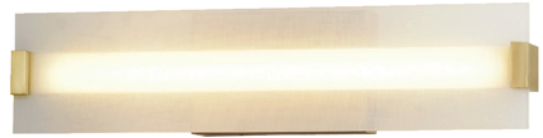

BRUSHED NICKEL
GHV7620-BN