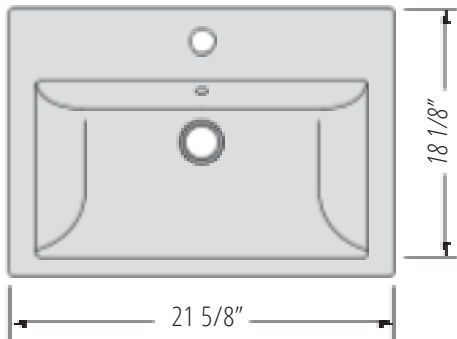

METRO WHITE

GBC070

KASU-WA

HALF MOUNT FIRECLAY CERAMIC APRON VANITY SINK

Évier de meuble-lavabo en céramique réfractaire à montage sur le dessus

DIMENSIONS

Overall Size: 21 5/8" x 18 1/8" x 5 1/2"
Weight: 17lbs
Minimum Cabinet Width: 23 1/2"

Taille globale: 21 5/8" x 18 1/8" x 5 1/2"
Poids: 17lbs
Largeur minimale de l'armoire: 23 1/2"

FEATURES

Non-porous glazed fireclay ceramic
Overflow

FINISHES

Metro White

INSTALLATION

Template required
Two installation holes on the backside allowing for wall mount