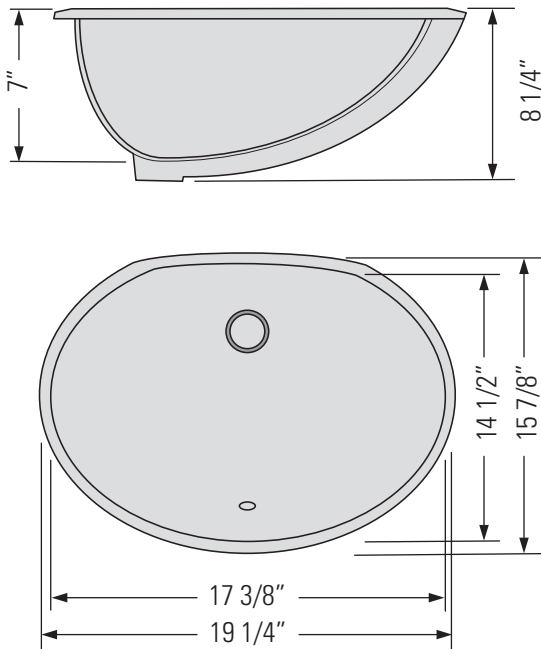

### DIMENSIONS

Overall Size: 19 1/4" x 15 7/8" x 8 1/4"  
Weight: 19lbs  
Minimum Cabinet Width: 21"

Taille globale: 19 1/4" x 15 7/8" x 8 1/4"  
Poids: 19lbs  
Largeur minimale de l'armoire: 21"