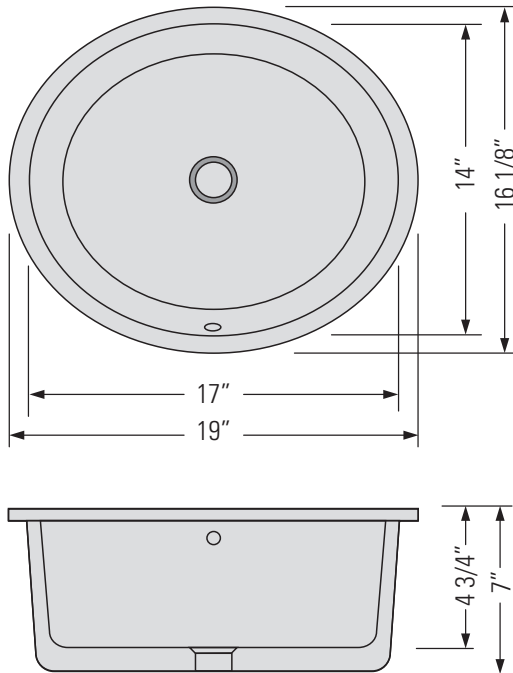

### DIMENSIONS

Overall Size: 19" x 16 1/8" x 7"  
Weight: 17.5lbs  
Minimum Cabinet Width: 20 1/2"

Taille globale: 19" x 16 1/8" x 7"  
Poids: 17.5lbs  
Largeur minimale de l'armoire: 20 1/2"