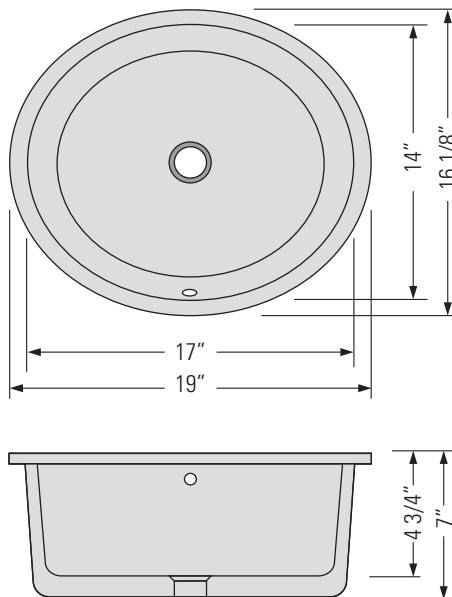

### DIMENSIONS

Overall Size: 19" x 16 1/8" x 7"  
Weight: 17.5lbs  
Minimum Cabinet Width: 20 1/2"

Taille globale: 19" x 16 1/8" x 7"  
Poids: 17.5lbs  
Largeur minimale de l'armoire: 20 1/2"