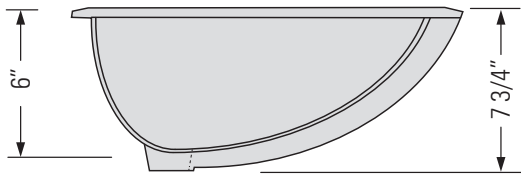

METRO WHITE
GBC1613

KARA BEIGE
GBC1613BE

KASU-CX

UNDERMOUNT FIRECLAY CERAMIC VANITY SINK

Lavabo sous plan en
céramique argile réfractaire

DIMENSIONS

Overall Size: 18 1/2" x 15 1/4" x 7 3/4"
Weight: 19lbs
Minimum Cabinet Width: 20"

Taille globale: 18 1/2" x 15 1/4" x 7 3/4"
Poids: 19lbs
Largeur minimale de l'armoire: 20"

FEATURES

Non-porous glazed
fireclay ceramic
Overflow

FINISHES

Metro White
Kara Beige

INSTALLATION

Template required