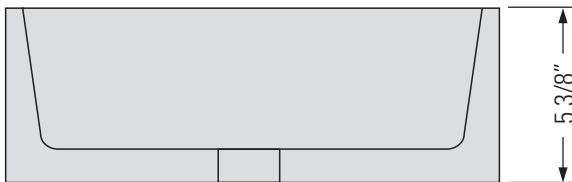

METRO WHITE
GBC022

KASU-DF

TOP REST FIRECLAY CERAMIC VANITY SINK

Évier de meuble-lavabo
en céramique réfractaire
sur le dessus

DIMENSIONS

Overall Size: 19" x 15" x 5 3/8"
Weight: 19lbs
Minimum Cabinet Width: 20 1/2"

Taille globale: 19" x 15" x 5 3/8"
Poids: 19lbs
Largeur minimale de l'armoire: 20 1/2"

FEATURES

Non-porous glazed
fireclay ceramic
No overflow

FINISHES

Metro White

INSTALLATION

Template not required

STANDARDS