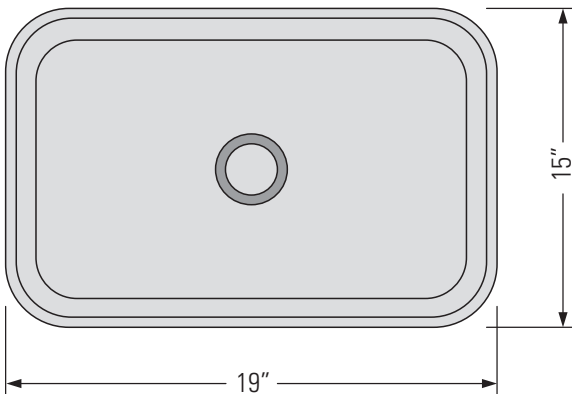

METRO WHITE
GBC022

KASU-DF

TOP REST FIRECLAY CERAMIC VANITY SINK

Évier de meuble-lavabo
en céramique réfractaire
sur le dessus

DIMENSIONS

Overall Size: 19" x 15" x 5 3/8"
Weight: 19lbs
Minimum Cabinet Width: 20 1/2"

Taille globale: 19" x 15" x 5 3/8"
Poids: 19lbs
Largeur minimale de l'armoire: 20 1/2"

FEATURES

Non-porous glazed
fireclay ceramic
No overflow

FINISHES

Metro White

INSTALLATION

Template not required

STANDARDS