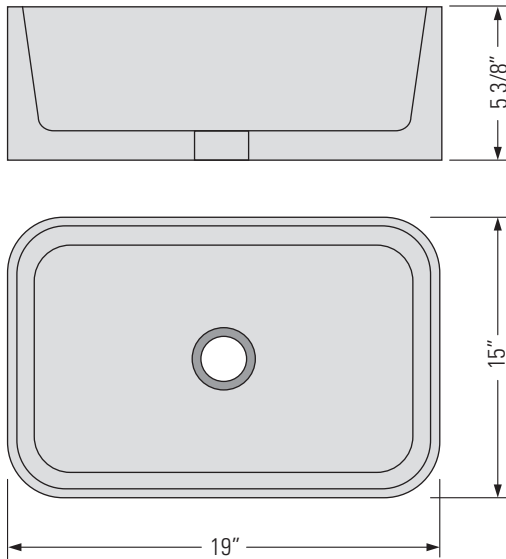

## DIMENSIONS

Overall Size: 19" x 15" x 5 3/8"  
Weight: 19lbs  
Minimum Cabinet Width: 20 1/2"

Taille globale: 19" x 15" x 5 3/8"  
Poids: 19lbs  
Largeur minimale de l'armoire: 20 1/2"