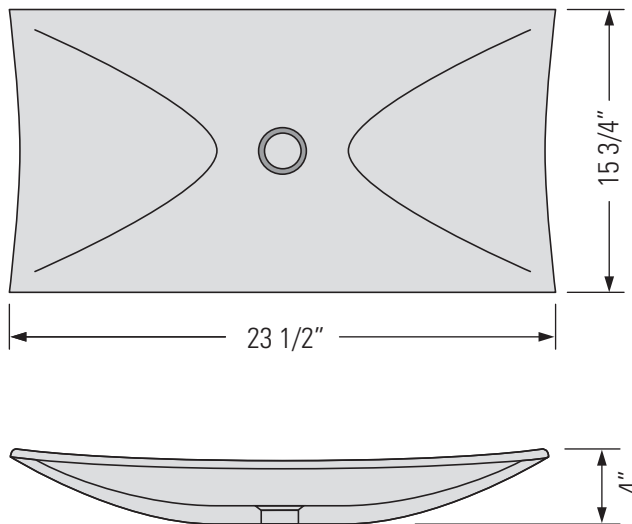

### DIMENSIONS

Overall Size: 23 1/2" x 15 3/4" x 4"  
Weight: 19lbs  
Minimum Cabinet Width: 25"

Taille globale: 23 1/2" x 15 3/4" x 4"  
Poids: 19lbs  
Largeur minimale de l'armoire: 25"