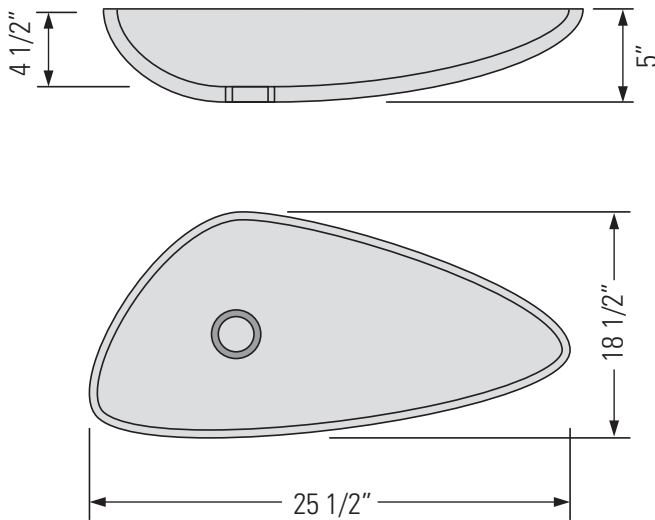

METRO WHITE  
GBC287

### DIMENSIONS

Overall Size: 25 1/2" x 18 1/2" x 5"  
Weight: 20lbs  
Minimum Cabinet Width: 27"

Taille globale: 25 1/2" x 18 1/2" x 5"  
Poids: 20lbs  
Largeur minimale de l'armoire: 27"