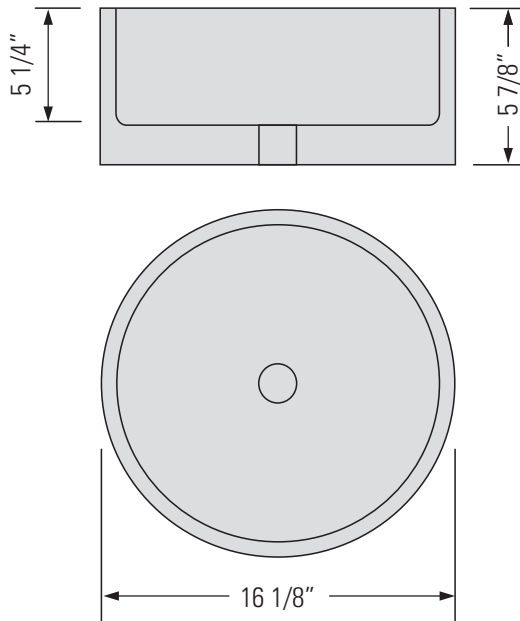

### DIMENSIONS

Overall Size: 16 1/8" x 16 1/8" x 5 7/8"    Taille globale: 16 1/8" x 16 1/8" x 5 7/8"  
Weight: 22lbs    Poids: 22lbs  
Minimum Cabinet Width: 18"    Largeur minimale de l'armoire: 18"