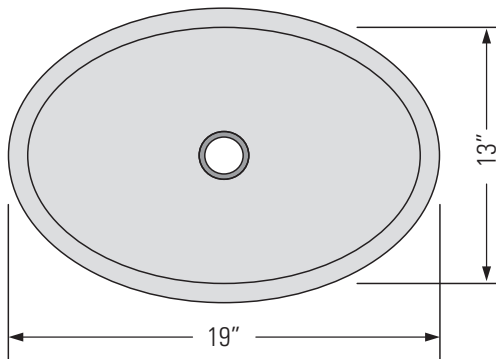

### DIMENSIONS

Overall Size: 19" x 13" x 5 3/4"  
Weight: 22lbs  
Minimum Cabinet Width: 20 1/2"

Taille globale: 19" x 13" x 5 3/4"  
Poids: 22lbs  
Largeur minimale de l'armoire: 20 1/2"