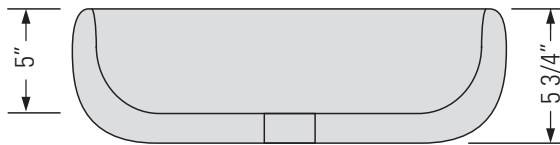

### DIMENSIONS

Overall Size: 19" x 13" x 5 3/4"  
Weight: 22lbs  
Minimum Cabinet Width: 20 1/2"

Taille globale: 19" x 13" x 5 3/4"  
Poids: 22lbs  
Largeur minimale de l'armoire: 20 1/2"