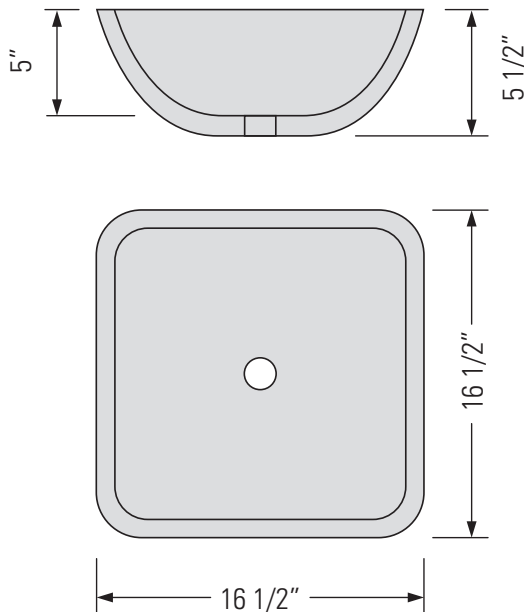

### DIMENSIONS

Overall Size: 16 1/2" x 16 1/2" x 5 1/2"  
Weight: 13lbs  
Minimum Cabinet Width: 18"

Taille globale: 16 1/2" x 16 1/2" x 5 1/2"  
Poids: 13lbs  
Largeur minimale de l'armoire: 18"