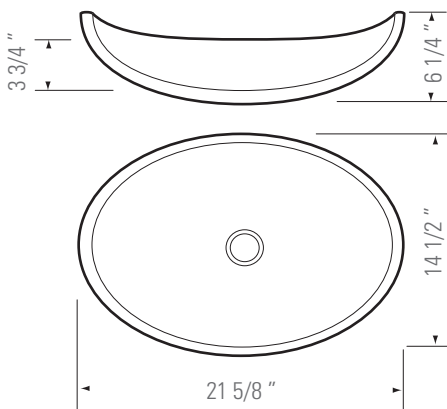

## DESCRIPTION

Glass Top Rest Vanity Sink

## DIMENSIONS

Overall Size: 21 5/8" x 14 1/2" x 6 1/4"

Weight: 15 lbs

Minimum Cabinet Width: 23 1/2"