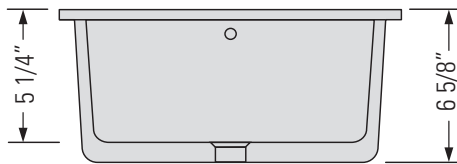

METRO WHITE
GBC1414

KASU-SD2

UNDERMOUNT FIRECLAY CERAMIC VANITY SINK

Lavabo sous plan en
c ramique argile r fractaire

DIMENSIONS

Overall Size: 15 7/8" x 15 7/8" x 6 5/8"	Taille globale: 15 7/8" x 15 7/8" x 6 5/8"
Weight: 19lbs	Poids: 19lbs
Minimum Cabinet Width: 17 1/2"	Largeur minimale de l'armoire: 17 1/2"