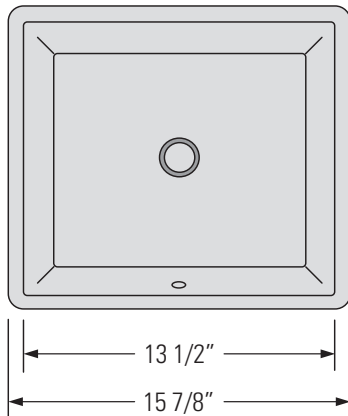

METRO WHITE
GBC1414

KASU-SD2

UNDERMOUNT FIRECLAY CERAMIC VANITY SINK

Lavabo sous plan en
c ramique argile r fractaire

DIMENSIONS

Overall Size: 15 7/8" x 15 7/8" x 6 5/8"	Taille globale: 15 7/8" x 15 7/8" x 6 5/8"
Weight: 19lbs	Poids: 19lbs
Minimum Cabinet Width: 17 1/2"	Largeur minimale de l'armoire: 17 1/2"