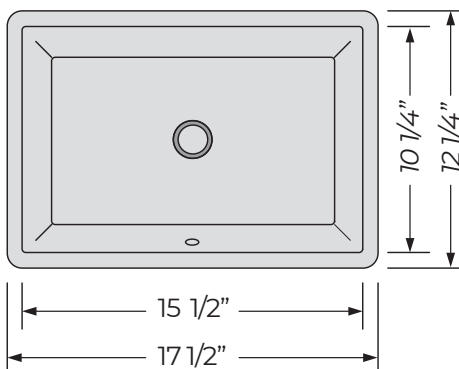

METRO WHITE
GBC1712

KASU-SE

UNDERMOUNT FIRECLAY CERAMIC VANITY SINK

Lavabo sous plan en
céramique argile réfractaire

DIMENSIONS

Overall Size: 17 1/2" x 12 1/4" x
6" Weight: 19lbs
Minimum Cabinet Width: 19"

Taille globale: 17 1/2" x 12 1/4" x
6" Poids: 19lbs
Largeur minimale de l'armoire: 19"

FEATURES

Non-porous glazed
fireclay ceramic
Overflow

FINISHES

Metro White

INSTALLATION

Template required

STANDARDS