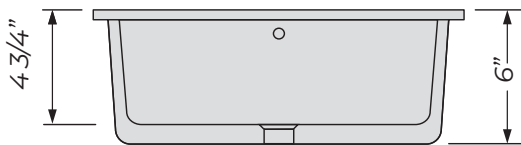

METRO WHITE
GBC1712

KASU-SE

UNDERMOUNT FIRECLAY CERAMIC VANITY SINK

Lavabo sous plan en
céramique argile réfractaire

DIMENSIONS

Overall Size: 17 1/2" x 12 1/4" x
6" Weight: 19lbs
Minimum Cabinet Width: 19"

Taille globale: 17 1/2" x 12 1/4" x
6" Poids: 19lbs
Largeur minimale de l'armoire: 19"

FEATURES

Non-porous glazed
fireclay ceramic
Overflow

FINISHES

Metro White

INSTALLATION

Template required

STANDARDS