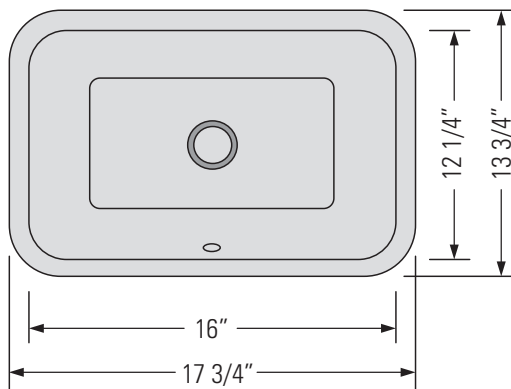

### DIMENSIONS

Overall Size: 17 3/4" x 13 3/4" x 5 3/4"  
Weight: 19lbs  
Minimum Cabinet Width: 19 1/2"

Taille globale: 17 3/4" x 13 3/4" x 5 3/4"  
Poids: 19lbs  
Largeur minimale de l'armoire: 19 1/2"