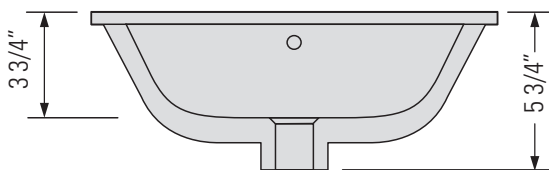

### DIMENSIONS

Overall Size: 17 3/4" x 13 3/4" x 5 3/4"  
Weight: 19lbs  
Minimum Cabinet Width: 19 1/2"

Taille globale: 17 3/4" x 13 3/4" x 5 3/4"  
Poids: 19lbs  
Largeur minimale de l'armoire: 19 1/2"