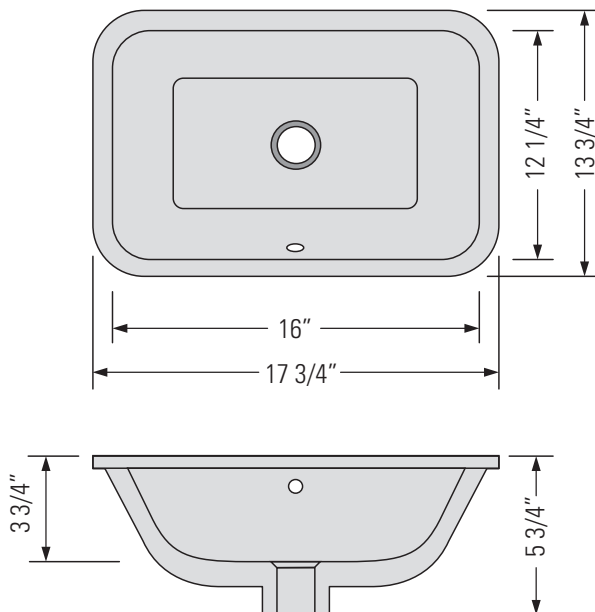

METRO WHITE
GBC162

KASU-SG

UNDERMOUNT FIRECLAY CERAMIC VANITY SINK

Lavabo sous plan en
c ramique argile r fractaire

DIMENSIONS

Overall Size: 17 3/4" x 13 3/4" x 5 3/4"
Weight: 19lbs
Minimum Cabinet Width: 19 1/2"

Taille globale: 17 3/4" x 13 3/4" x 5 3/4"
Poids: 19lbs
Largeur minimale de l'armoire: 19 1/2"

FEATURES

Non-porous glazed
fireclay ceramic
Overflow

FINISHES

Metro White

INSTALLATION

Template required

STANDARDS