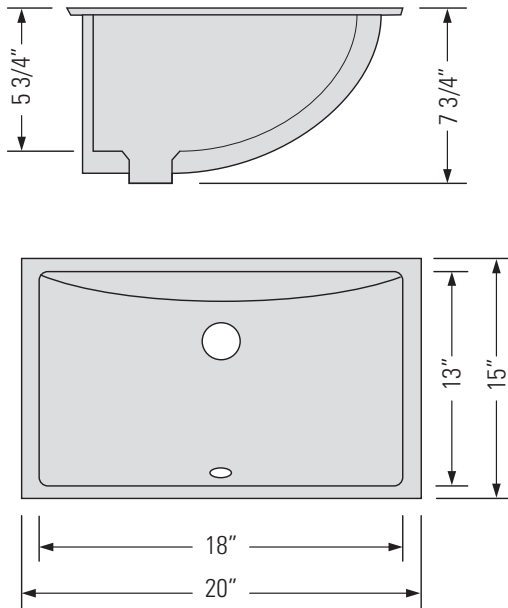

### DIMENSIONS

Overall Size: 20" x 15" x 7 3/4"  
Weight: 19lbs  
Minimum Cabinet Width: 21 1/2"

Taille globale: 20" x 15" x 7 3/4"  
Poids: 19lbs  
Largeur minimale de l'armoire: 21 1/2"