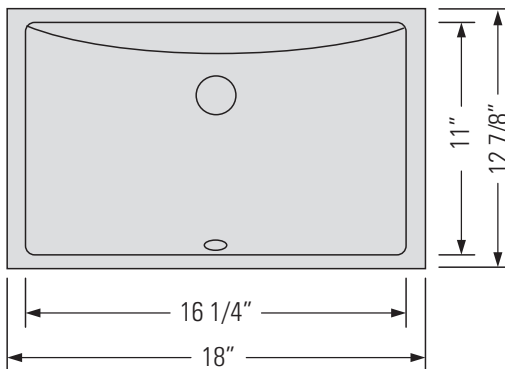

METRO WHITE
GBC1628

KASU-SK

UNDERMOUNT FIRECLAY CERAMIC VANITY SINK

Lavabo sous plan en
c ramique argile r fractaire

DIMENSIONS

Overall Size: 18" x 12 7/8" x 7"
Weight: 19lbs
Minimum Cabinet Width: 19 1/2"

Taille globale: 18" x 12 7/8" x 7"
Poids: 19lbs
Largeur minimale de l'armoire: 19 1/2"

FEATURES

Non-porous glazed
fireclay ceramic
Overflow

FINISHES

Metro White

INSTALLATION

Template required

STANDARDS