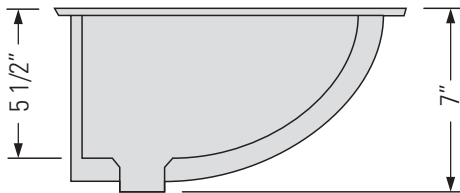

METRO WHITE
GBC1628

KASU-SK

UNDERMOUNT FIRECLAY CERAMIC VANITY SINK

Lavabo sous plan en
c ramique argile r fractaire

DIMENSIONS

Overall Size: 18" x 12 7/8" x 7"
Weight: 19lbs
Minimum Cabinet Width: 19 1/2"

Taille globale: 18" x 12 7/8" x 7"
Poids: 19lbs
Largeur minimale de l'armoire: 19 1/2"

FEATURES

Non-porous glazed
fireclay ceramic
Overflow

FINISHES

Metro White

INSTALLATION

Template required

STANDARDS