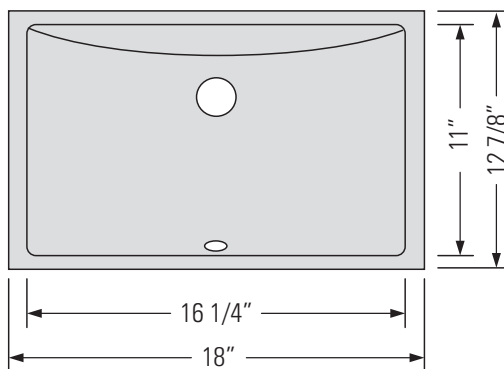

METRO WHITE
GBC1628

KASU-SK

UNDERMOUNT FIRECLAY CERAMIC VANITY SINK

Lavabo sous plan en
céramique argile réfractaire

DIMENSIONS

Overall Size: 18" x 12 7/8" x 7"
Weight: 19lbs
Minimum Cabinet Width: 19 1/2"

Taille globale: 18" x 12 7/8" x 7"
Poids: 19lbs
Largeur minimale de l'armoire: 19 1/2"

FEATURES

Non-porous glazed
fireclay ceramic
Overflow

FINISHES

Metro White

INSTALLATION

Template required

STANDARDS