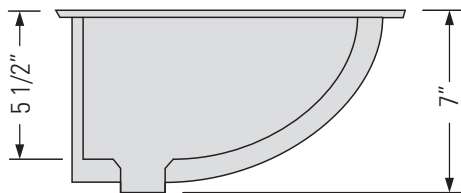

METRO WHITE
GBC1628

KASU-SK

UNDERMOUNT FIRECLAY CERAMIC VANITY SINK

Lavabo sous plan en
céramique argile réfractaire

DIMENSIONS

Overall Size: 18" x 12 7/8" x 7"
Weight: 19lbs
Minimum Cabinet Width: 19 1/2"

Taille globale: 18" x 12 7/8" x 7"
Poids: 19lbs
Largeur minimale de l'armoire: 19 1/2"

FEATURES

Non-porous glazed
fireclay ceramic
Overflow

FINISHES

Metro White

INSTALLATION

Template required

STANDARDS