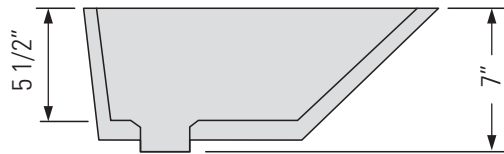

METRO WHITE
GBC037

KASU-SU

UNDERMOUNT FIRECLAY CERAMIC VANITY SINK

Lavabo sous plan en
céramique argile réfractaire

DIMENSIONS

Overall Size: 20 5/8" x 13 1/2" x 7"
Weight: 19lbs
Minimum Cabinet Width: 22 1/2"

Taille globale: 20 5/8" x 13 1/2" x 7"
Poids: 19lbs
Largeur minimale de l'armoire: 22 1/2"

FEATURES

Non-porous glazed
fireclay ceramic
Overflow

FINISHES

Metro White

INSTALLATION

Template required

STANDARDS