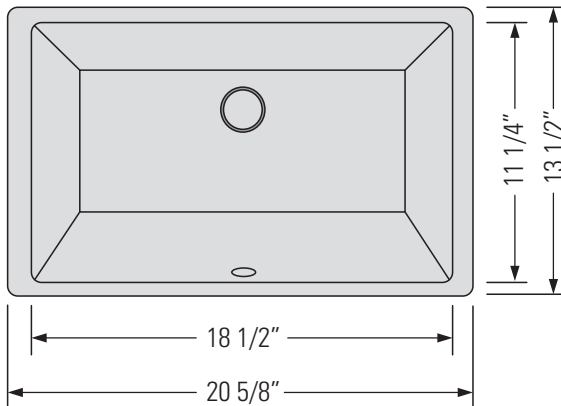

METRO WHITE
GBC037

KASU-SU

UNDERMOUNT FIRECLAY CERAMIC VANITY SINK

Lavabo sous plan en
céramique argile réfractaire

DIMENSIONS

Overall Size: 20 5/8" x 13 1/2" x 7"
Weight: 19lbs
Minimum Cabinet Width: 22 1/2"

Taille globale: 20 5/8" x 13 1/2" x 7"
Poids: 19lbs
Largeur minimale de l'armoire: 22 1/2"

FEATURES

Non-porous glazed
fireclay ceramic
Overflow

FINISHES

Metro White

INSTALLATION

Template required

STANDARDS