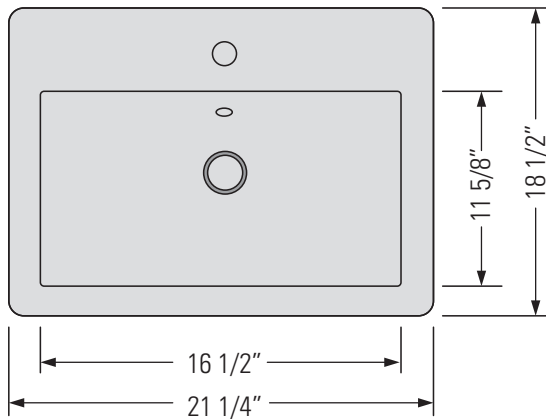

### DIMENSIONS

Overall Size: 21 1/4" x 18 1/2" x 7 1/4"  
Weight: 17lbs  
Minimum Cabinet Width: 23"

Taille globale: 21 1/4" x 18 1/2" x 7 1/4"  
Poids: 17lbs  
Largeur minimale de l'armoire: 23"