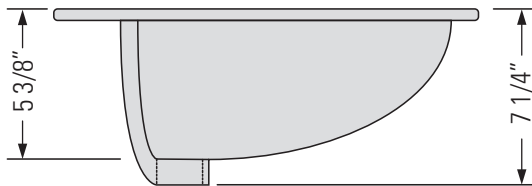

### DIMENSIONS

Overall Size: 21 1/4" x 18 1/2" x 7 1/4"  
Weight: 17lbs  
Minimum Cabinet Width: 23"

Taille globale: 21 1/4" x 18 1/2" x 7 1/4"  
Poids: 17lbs  
Largeur minimale de l'armoire: 23"