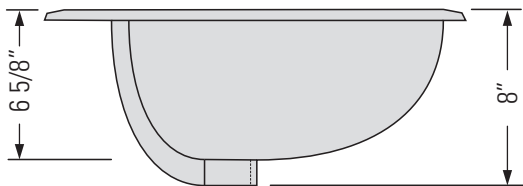

### DIMENSIONS

Overall Size: 22" x 18 3/4" x 8"  
Weight: 17lbs  
Minimum Cabinet Width: 23 1/2"

Taille globale: 22" x 18 3/4" x 8"  
Poids: 17lbs  
Largeur minimale de l'armoire: 23 1/2"