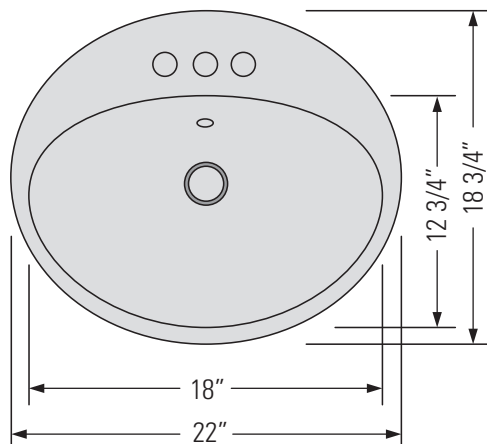

### DIMENSIONS

Overall Size: 22" x 18 3/4" x 8"  
Weight: 17lbs  
Minimum Cabinet Width: 23 1/2"

Taille globale: 22" x 18 3/4" x 8"  
Poids: 17lbs  
Largeur minimale de l'armoire: 23 1/2"